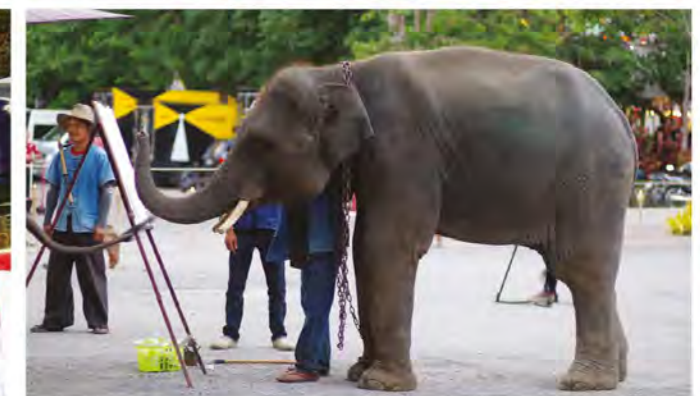

Khum KhanToke & Plub Pla Restaurant
: The Authentic Lanna Dining & Cultural Shows

Khum Khantoke, The Lanna cultural attraction, is known as the reception room of Chiang Mai province. It reserves the traditional Thai lifestyle in combination with traditional Lanna atmosphere such as clothing, language, dining and cultural performances under an exquisite and enchanted applied Lanna architecture that creates

satisfaction among the visitors. The facility can serve up to 1,500 guests.

The facility is perfect for special MICE event providing indoor/ outdoor area which can accommodate spectacular traditional Lanna culture, such as Lanna temple fair, elephant show, umbrella painting, massage or even cooking class. Every dream events can be fulfilled in one place.