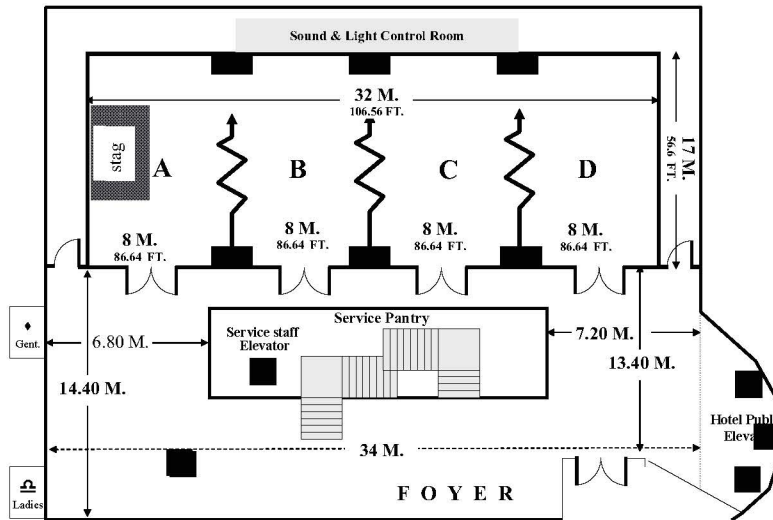

FUNCTION ROOM SPECIFICATIONS

	The Royal Paradise Grand Ballroom		Grand Ballroom A, B, C, D			
Theater	400		80			
Class Room	250		60			
U-Shape	Availability		35			
Meeting	Availability		150			
Reception	500		150			
Buffet	250		50			
Banquet	250		40			
Board	200		150			
FUNCTION ROOM	CEILING HEIGHT IN		ROOM DIMENSIONS		AREA IN	
	METERS	FEET	METERS	FEET	SQUARE/METERS	SQUARE/FEET
The Royal Paradise Grand Ballroom	6.4	21.3	17 X 32	56.6 X 106.56	544	5,936
Grand Ballroom A,B,C,D	6.4	21.3	17 x 8	56.6 x 86.64	136	452.88