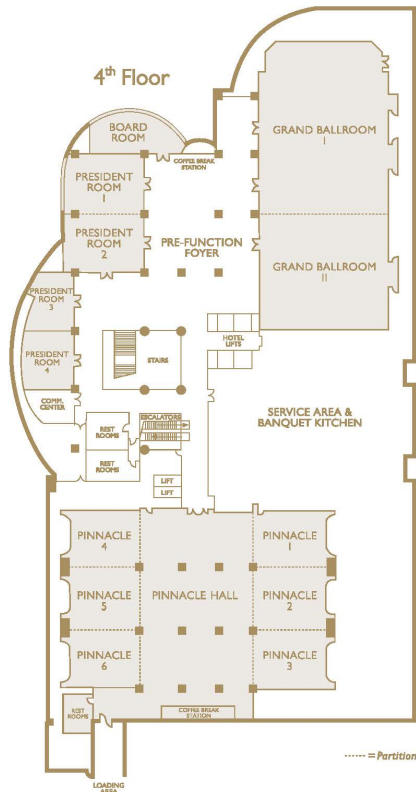

InterContinental Convention Center

	U-shape Style	Theatre Style	Class-room Style	Conference Hollow Sq.	Cocktail Party	Banquet (Sit Down) Sq-Metre	Height (m)
INTERCONTINENTAL CONVENTION CENTRE							
Ballroom I	80 (S)	500 (S)	250 (S)	100	300	250 (S)	7.8
Ballroom II	50 (S)	200 (S)	150 (S)	80	200	150 (S)	7.8
Grand Ballroom (I&II)(S)	130 (S)	800 (S)	400 (S)	100	800	550 (S)	7.8
Grand Ballroom (I&II)	140	900	450	100	800	650	860
Ballroom Foyer	-	-	-	-	-	-	300
Boardroom	-	-	-	22	-	-	84
President Room 1	25	70	36	32	60	50	108
President Room 2	25	70	36	32	60	50	108
President 1,2	34	168	72	54	80	120	216
President Room 3	10	30	18	20	20	20	63
President Room 4	18	30	18	24	30	30	72
Pinnacle Foyer	-	-	-	-	700	-	600
Pinnacle 1	25	70	36	30	50	50	99
Pinnacle 2	25	70	36	30	50	50	99
Pinnacle 3	25	70	36	30	50	50	99
Pinnacle 4	25	70	36	30	50	50	99
Pinnacle 5	25	70	36	30	50	50	99
Pinnacle 6	25	70	36	30	50	50	99
Pinnacle 1-2, 2-3, 4-5, 5-6	50	140	72	60	80	120	198
Pinnacle 1-3, 4-6	75	210	108	80	120	150	297
Pinnacle Hall	-	-	-	-	1,500	750	1,250

S=Stage

Dimensions are approximate and in metres

InterContinental Meeting Center

	U-shape Style	Theatre Style	Class-room Style	Conference Hollow Sq.	Cocktail Party	Banquet (Sit Down) Sq-Metre	Height (m)
INTERCONTINENTAL MEETING CENTRE							
Premier Room 1	-	-	-	12	-	40	2.3
Premier Room 2	-	30	20	-	-	20	3.8
Premier Room 3	-	30	18	-	-	20	3.0
Premier Room 4	-	30	20	-	-	20	3.8
Premier Room 5	-	40	36	-	-	30	5.7
Premier Room 6	-	30	24	-	-	20	4.1
Premier Room 5-6	-	80	60	-	-	50	9.8
Premier Room 7	-	-	-	10	-	10	3.0
Premier Room 8	-	56	42	-	-	30	6.5
Platinum I (S)	30 (S)	160 (S)	80 (S)	40	100	120 (S)	216
Platinum I	40	190	120	50	150	150	216
Platinum II	27	40	30	-	50	70	216

S=Stage

Dimensions are approximate and in metres