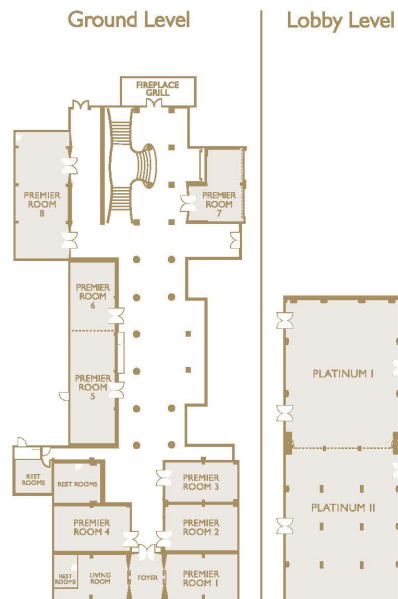

InterContinental Convention Center

	U-shape Style	Theatre Style	Class-room Style	Conference Hollow Sq.	Cocktail Party	Banquet (Sit Down) Sq-Metre	Height (m)
INTERCONTINENTAL CONVENTION CENTRE							
Ballroom I	80 (S)	500 (S)	250 (S)	100	300	250 (S)	7.8
Ballroom II	50 (S)	200 (S)	150 (S)	80	200	150 (S)	7.8
Grand Ballroom (I&II)(S)	130 (S)	800 (S)	400 (S)	100	800	550 (S)	7.8
Grand Ballroom (I&II)	140	900	450	100	800	650	860
Ballroom Foyer	-	-	-	-	-	-	300
Boardroom	-	-	-	22	-	-	84
President Room 1	25	70	36	32	60	50	108
President Room 2	25	70	36	32	60	50	108
President 1,2	34	168	72	54	80	120	216
President Room 3	10	30	18	20	20	20	63
President Room 4	18	30	18	24	30	30	72
Pinnacle Foyer	-	-	-	-	700	-	600
Pinnacle 1	25	70	36	30	50	50	99
Pinnacle 2	25	70	36	30	50	50	99
Pinnacle 3	25	70	36	30	50	50	99
Pinnacle 4	25	70	36	30	50	50	99
Pinnacle 5	25	70	36	30	50	50	99
Pinnacle 6	25	70	36	30	50	50	99
Pinnacle 1-2, 2-3, 4-5, 5-6	50	140	72	60	80	120	198
Pinnacle 1-3, 4-6	75	210	108	80	120	150	297
Pinnacle Hall	-	-	-	-	1,500	750	1,250

S=Stage

Dimensions are approximate and in metres

InterContinental Meeting Center

	U-shape Style	Theatre Style	Class-room Style	Conference Hollow Sq.	Cocktail Party	Banquet (Sit Down) Sq-Metre	Height (m)
INTERCONTINENTAL MEETING CENTRE							
Premier Room 1	-	-	-	12	-	40	2.3
Premier Room 2	-	30	20	-	-	20	3.8
Premier Room 3	-	30	18	-	-	20	3.0
Premier Room 4	-	30	20	-	-	20	3.8
Premier Room 5	-	40	36	-	-	30	5.7
Premier Room 6	-	30	24	-	-	20	4.1
Premier Room 5-6	-	80	60	-	-	50	9.8
Premier Room 7	-	-	-	10	-	10	3.0
Premier Room 8	-	56	42	-	-	30	6.5
Platinum I (S)	30 (S)	160 (S)	80 (S)	40	100	120 (S)	216
Platinum I	40	190	120	50	150	150	216
Platinum II	27	40	30	-	50	70	216

S=Stage

Dimensions are approximate and in metres