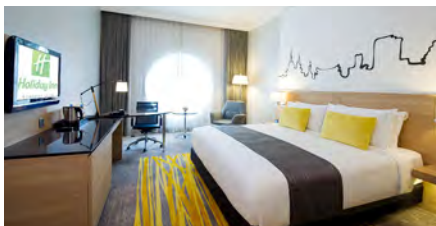

FUNCTION ROOM	AREA (M2)	DIMENSION (M) L / W / H	BOARDROOM	U-SHAPE	CLASSROOM	THEATRE	COCKTAIL	BUFFET	BANQUET
Crystal Ballroom	355	29.95/11.85/4.5	100	70	200	350	280	200	250
Silom Ballroom	867	45/49/3	-	-	345	650	850	400	550
Silom Ballroom I	398	19/16/3	40	50	115	290	200	180	200
Silom Ballroom II	152	10/13/3	26	35	70	140	150	100	110
Silom Ballroom III	194	13/13/3	26	45	70	220	180	140	130
Pre-Function Area	121	26/4/3	-	-	-	-	170	60	60
Emerald Room	382	36/10.6/2.6	-	75	110	230	200	170	200
Emerald Room I	127	12/10.6/2.6	25	25	30	70	60	40	60
Emerald Room II	127	12/10.6/2.6	25	30	35	90	80	60	80
Emerald Room III	127	12/10.6/2.6	25	25	30	70	60	40	60
Topaz Room	33	7/4.8/2.3	12	-	-	-	-	-	-
Diamond Room	510	30/17/3.5	25	20	-	50	100	90	90
Diamond Terrace	304	32/9.5/5.4	-	-	-	-	250	140	140

Holiday Inn Bangkok Silom provides modern meeting facilities, an elegant ballroom which is divisible into 3 sections plus 3 mid-sized meeting rooms and new meeting space Diamond Room. Our professional in-house meeting & events team will tailor make your event ensure the success of your event.

Located on Silom Road at the heart of one of Bangkok's prime commercial, shopping, jewelry and entertainment locations.

Conference and Meeting Facilities

- 2 Grand Ballrooms
- 9 Individual Function Rooms
- Capacity up to 850 people in cocktail style