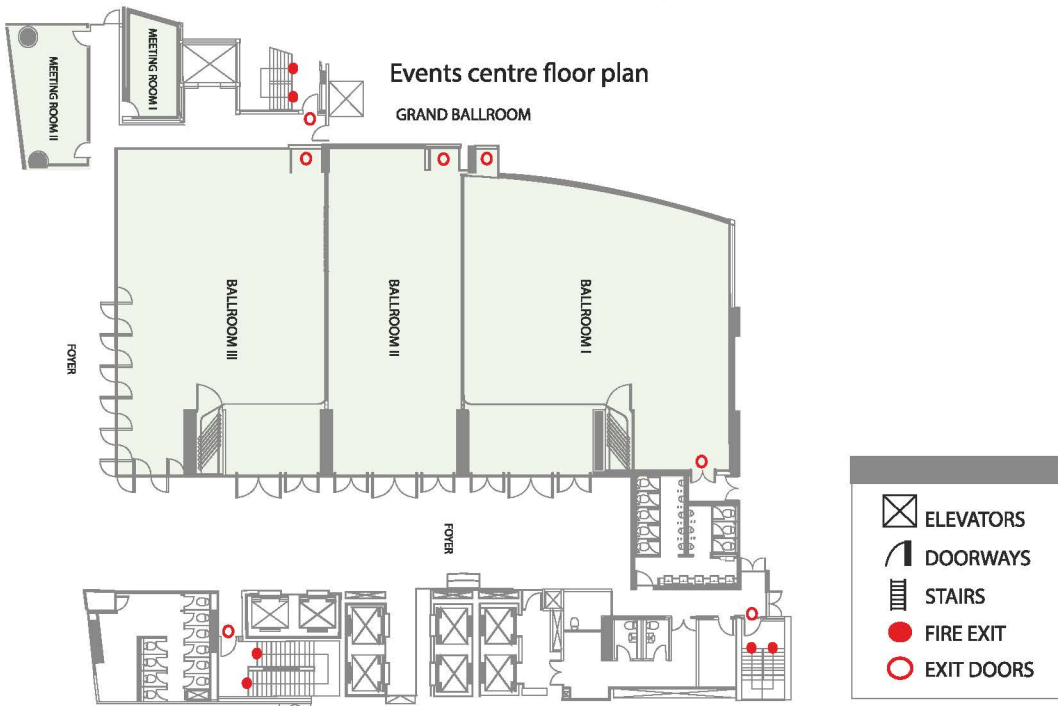

Meeting Room Specifications

Room Name	Area(m2)	Size(m x m)	Ceiling Height(m)	Theatre	Classroom	U - Shape	I - Shape	Banquet	Cocktail Reception
Ballroom I	255	15 x 17	6	200	100	45	60	160	250
Ballroom II	136	8 x 18	6	120	60	35	40	70	120
Ballroom III	204	12 x 18	6	150	90	35	55	100	200
Ballroom I&II	391	23 x 17	6	350	190	80	95	260	400
Ballroom II&III	340	20 x 18	6	310	160	55	70	220	300
Grand Ballroom	595	35 x 17	6	650	350	110	125	450	600
Meeting Room I (facing Sukhumvit)	18	3 x 6	3.28	15	n/a	10	12	n/a	n/a
Meeting Room II (facing Sol 22)	32	4 x 8	3.28	32	12	12	16	n/a	n/a