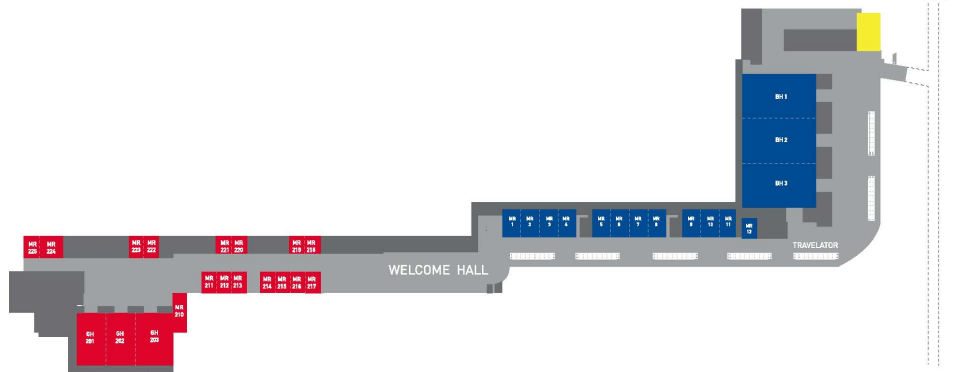

**BANGKOK INTERNATIONAL  
TRADE & EXHIBITION CENTRE (BITEC)**  
(UFI, ICCA, TEA, IAEE & TICA Member)

**Add:** 88 Bangna-Trad Rd. (Km. 1), Bangna  
Bangkok 10260 Thailand  
**Tel:** (66) 2726 1999 **Fax:** (66) 2726 1947  
**E-mail:** bitec@bhirajburi.co.th  
**Website:** www.bitec.co.th

**Ground Floor** EVENT ZONES

**2<sup>nd</sup> Floor** CONVENTIONS & MEETINGS ZONES

■ Existing Facilities  
■ Expansion Facilities (Available from 2017)