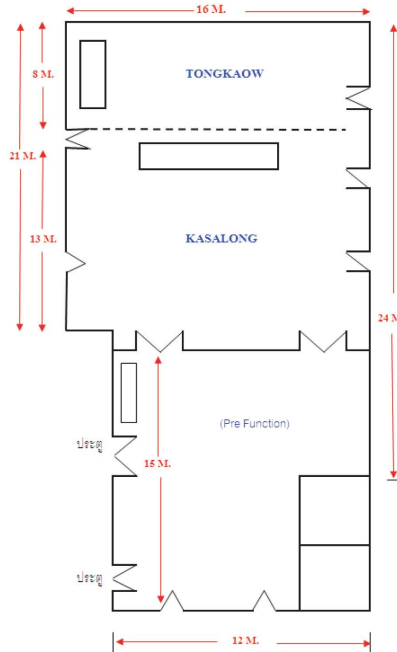

MEETING & EVENT FACILITIES

VENUE	W-L (MxM)	High (M)	Area (Sq. M)	(U-Shape)	(I-Shape)	(Theatre)	(Class Room)	(Banquet)	(Cocktail)
● KASALONG	13 x 16	4.5	208	50	50	250	100	120	150
● TONGKAOW	8 x 16	4.5	128	40	45	156	63	60	150
● KASALONG-TONGKAOW	21 x 16	4.5	336	60-100	65	468	220	270	400
● LYNCHEE	6 x 9	3	56	27	30	60	30	50	50
● LAMYAI	6 x 9	3	40	15	12	40	27	30	30
● POOLSIDE	-	-	-	-	-	-	-	200	300
● PINK KARAOKE	-	-	-	-	-	-	-	80	-
● BLUE BAT ROOFTOP BAR	-	-	-	-	-	-	-	120	200