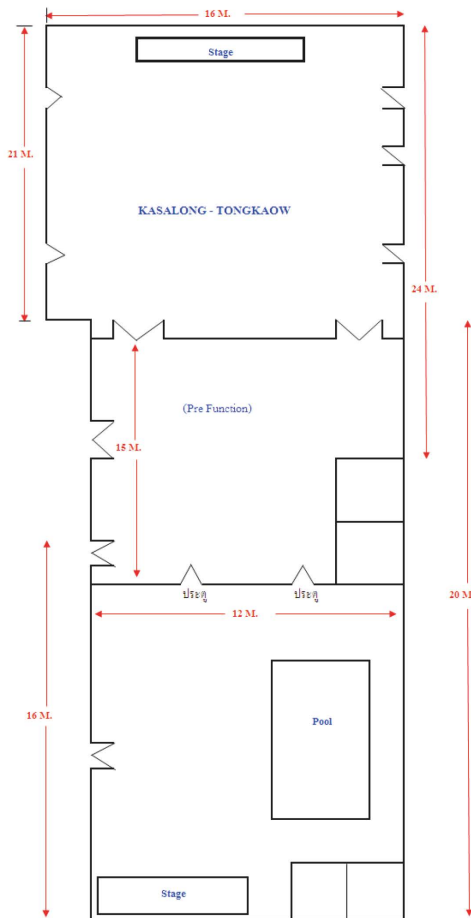

PORNPING TOWER HOTEL
CHIANGMAI THAILAND,
A MEMBER OF THE IMPERIAL HOTELS GROUP
[THA Member]

Add. 46, 48 Charoenprathet Rd. Muang Chiang Mai 50100 Thailand
Tel: [66] 5327 0099
Fax: [66] 5327 0119
E-mail: rsvn@pornpinghotelchiangmai.com
Website: www.pornpinghotelchiangmai.com

MEETING & EVENT FACILITIES

VENUE	W-L (MxM)	High (M)	Area (Sq. M)	(U-Shape)	(I-Shape)	(Theatre)	(Class Room)	(Banquet)	(Cocktail)
● KASALONG	13 x 16	4.5	208	50	50	250	100	120	150
● TONGKAOW	8 x 16	4.5	128	40	45	156	63	60	150
● KASALONG-TONGKAOW	21 x 16	4.5	336	60-100	65	468	220	270	400
● LYNCHEE	6 x 9	3	56	27	30	60	30	50	50
● LAMYAI	6 x 9	3	40	15	12	40	27	30	30
● POOLSIDE	-	-	-	-	-	-	-	200	300
● PINK KARAOKE	-	-	-	-	-	-	-	80	-
● BLUE BAT ROOFTOP BAR	-	-	-	-	-	-	-	120	200