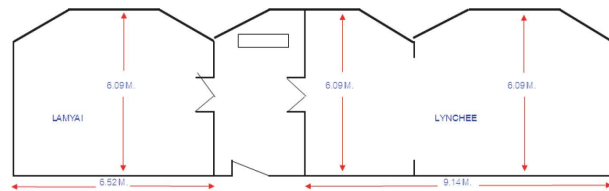

MEETING & EVENT FACILITIES

VENUE	W-L (MxM)	High (M)	Area (Sq. M)	(U-Shape)	(I-Shape)	(Theatre)	(Class Room)	(Banquet)	(Cocktail)
● KASALONG	13 x 16	4.5	208	50	50	250	100	120	150
● TONGKAOW	8 x 16	4.5	128	40	45	156	63	60	150
● KASALONG-TONGKAOW	21 x 16	4.5	336	60-100	65	468	220	270	400
● LYNCHEE	6 x 9	3	56	27	30	60	30	50	50
● LAMYAI	6 x 9	3	40	15	12	40	27	30	30
● POOLSIDE	-	-	-	-	-	-	-	200	300
● PINK KARAOKE	-	-	-	-	-	-	-	80	-
● BLUE BAT ROOFTOP BAR	-	-	-	-	-	-	-	120	200