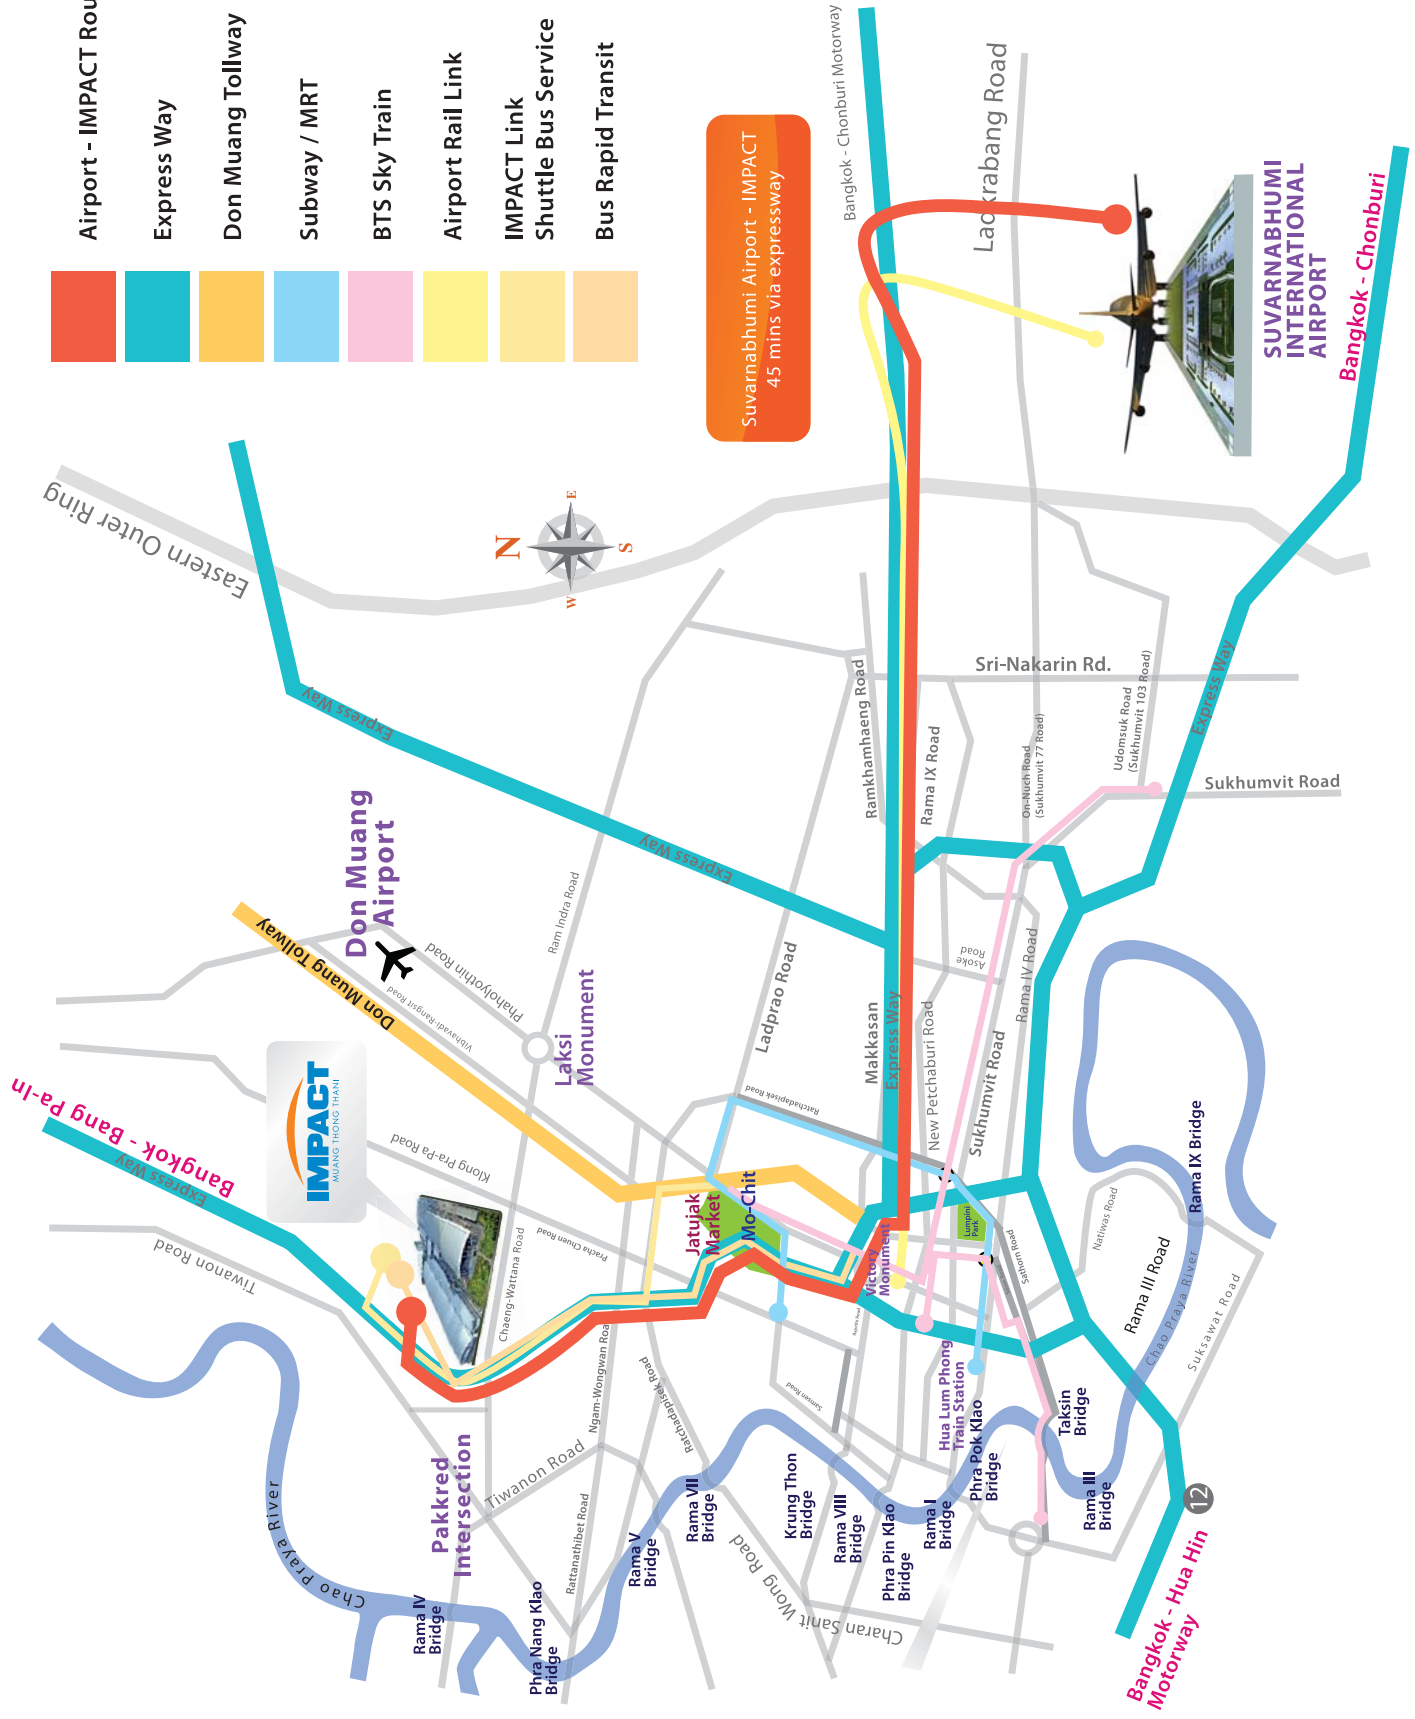

- Airport - IMPACT Route
- Express Way
- Don Muang Tollway
- Subway / MRT
- BTS Sky Train
- Airport Rail Link
- IMPACT Link Shuttle Bus Service
- Bus Rapid Transit

Suvarnabhumi Airport - IMPACT
45 mins via expressway

SUVARNABHUMI INTERNATIONAL AIRPORT
Bangkok - Chonburi

Bangkok - Hua Hin
Motorway 12