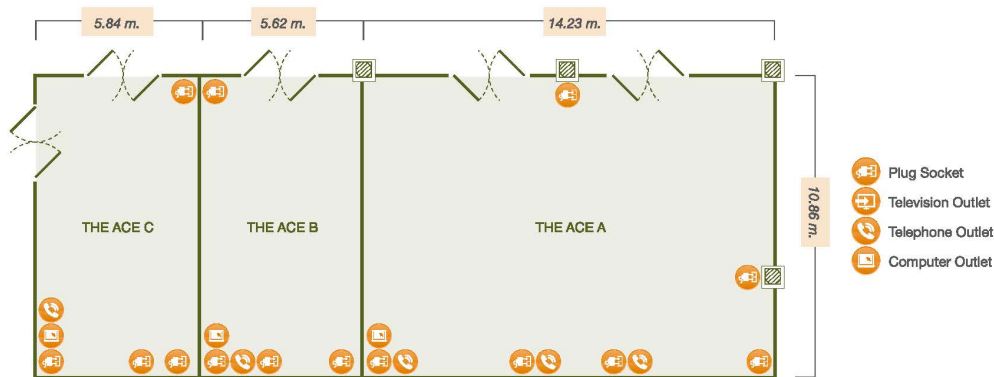

Room	Dimensions (M.)	Ceiling Height (M.)	Banquet / Event			Meeting / Convention		
			U-Shape	Classroom	Theater	U-Shape	Classroom	Theater
Pattana Convention Hall	24.4 x 33	3.3	650	3,000	550	180	450	800

Room	Dimensions (M.)	Ceiling Height (M.)	Banquet / Event			Meeting / Convention			
			Banquet	Cocktail	Buffet	U-Shape	Classroom	Theater	
The Nine A	12.2 x 7.3	3.3	50	40	40	35	40	60	
The Nine B	5.6 x 9.25	3.3	30	-	30	10	15	20	
The Nine C	Boardroom Style			6					

Room	Dimensions (M.)	Ceiling Height (M.)	Banquet / Event			Meeting / Convention		
			Banquet	Cocktail	Buffet	U-Shape	Classroom	Theater
The Ace A	14.23 x 10.86	3.3	90	100	60	30	60	80
The Ace B	5.62 x 10.86	3.3	30	30	20	15	20	40
The Ace C	5.84 x 10.86	3.3	30	30	20	15	20	40