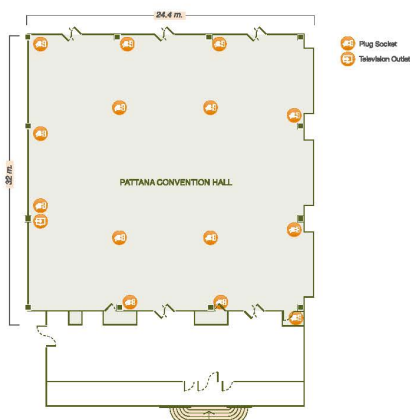

Room	Dimensions (M.)	Ceiling Height (M.)	Banquet / Event			Meeting / Convention		
			U-Shape	Classroom	Theater	U-Shape	Classroom	Theater
Pattana Convention Hall	24.4 x 33	3.3	650	3,000	550	180	450	800

Room	Dimensions (M.)	Ceiling Height (M.)	Banquet / Event			Meeting / Convention			
			Banquet	Cocktail	Buffet	U-Shape	Classroom	Theater	
The Nine A	12.2 x 7.3	3.3	50	40	40	35	40	60	
The Nine B	5.6 x 9.25	3.3	30	-	30	10	15	20	
The Nine C	Boardroom Style			6					

Room	Dimensions (M.)	Ceiling Height (M.)	Banquet / Event			Meeting / Convention		
			Banquet	Cocktail	Buffet	U-Shape	Classroom	Theater
The Ace A	14.23 x 10.86	3.3	90	100	60	30	60	80
The Ace B	5.62 x 10.86	3.3	30	30	20	15	20	40
The Ace C	5.84 x 10.86	3.3	30	30	20	15	20	40