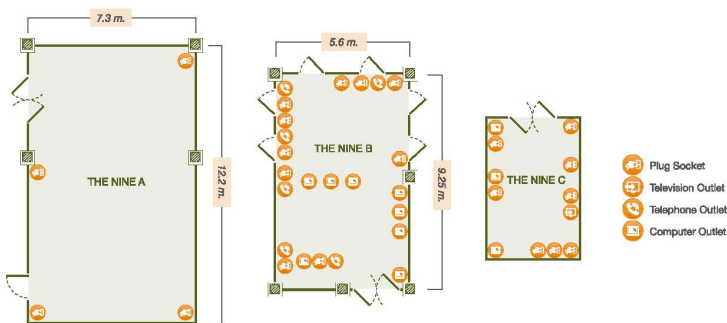

Room	Dimensions (M.)	Ceiling Height (M.)	Banquet / Event			Meeting / Convention		
			U-Shape	Classroom	Theater	U-Shape	Classroom	Theater
Pattana Convention Hall	24.4 x 33	3.3	650	3,000	550	180	450	800

Room	Dimensions (M.)	Ceiling Height (M.)	Banquet / Event			Meeting / Convention			
			Banquet	Cocktail	Buffet	U-Shape	Classroom	Theater	
The Nine A	12.2 x 7.3	3.3	50	40	40	35	40	60	
The Nine B	5.6 x 9.25	3.3	30	-	30	10	15	20	
The Nine C	Boardroom Style			6					

Room	Dimensions (M.)	Ceiling Height (M.)	Banquet / Event			Meeting / Convention		
			Banquet	Cocktail	Buffet	U-Shape	Classroom	Theater
The Ace A	14.23 x 10.86	3.3	90	100	60	30	60	80
The Ace B	5.62 x 10.86	3.3	30	30	20	15	20	40
The Ace C	5.84 x 10.86	3.3	30	30	20	15	20	40