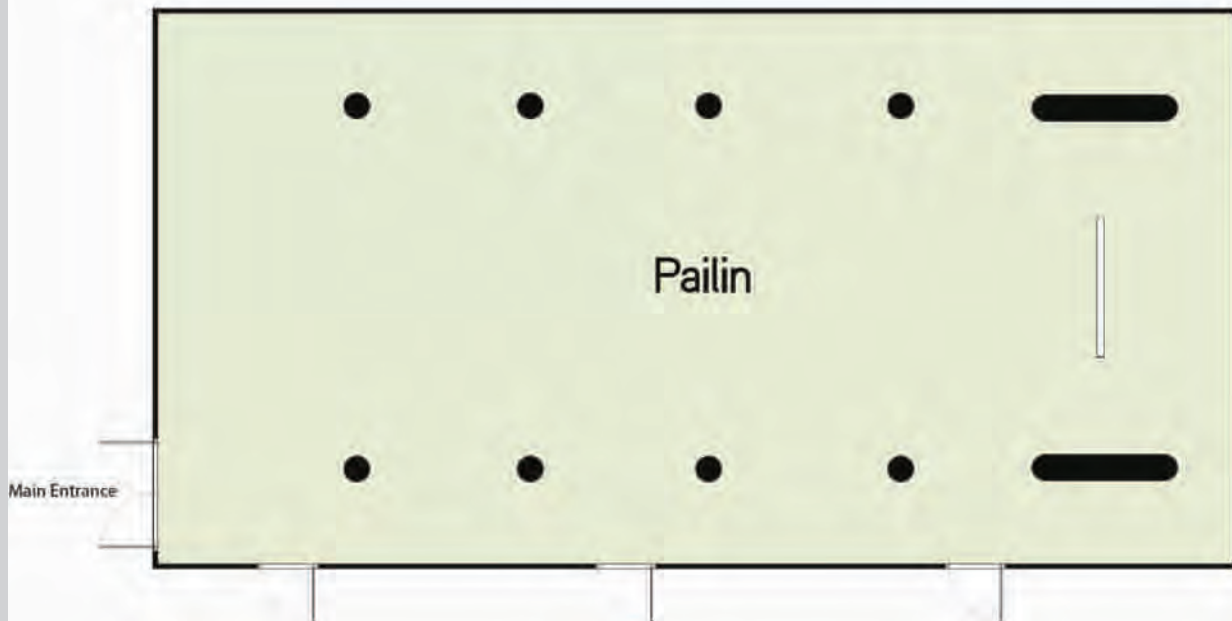

PAILIN

18.00m. x 12.00m. x 3.50m.

Capacity

Class Room Style • 100 Persons

Theatre Style • 130 Persons

U-Shape Style • 45 Persons

PAILIN ROOM