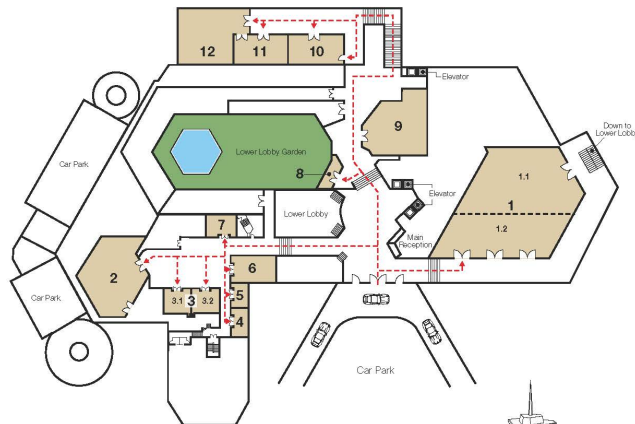

- 1. Napalai Ballroom
 - 1.1. Napalai
 - 1.2. Vimarn Suriya
- 2. Dusit Thani Hall
- 3. Sathorn
 - 3.1. Sathorn 1
 - 3.2. Sathorn 2
- 4. Mahamek 2
- 5. Mahamek 1
- 6. Bangrak
- 7. Rama IV
- 8. Library 1918
- 9. The Cellar
- 10. Silom
- 11. Lumpini
- 12. Saladaeng

Meeting and Banquet Capacities and Dimensions

Meeting Room*	Floor Area		Ceiling Height		Banquet / Event			Meeting / Convention			
	Sq m	Sq ft	Metres	Feet	Banquet	Cocktails	Buffet	U-shape	Classroom	Theatre	Conference
Napalai Ballroom	978	10,527	5.1	16.73	700	1,500	600	80	500	1,200	-
Napalai	480	5,165	5.1	16.73	220	300	220	40	160	350	-
Vimarn Suriya	421	4,530	5.1	16.73	240	350	240	48	200	400	-
Dusit Thani Hall	676	7,276	4.3	14.11	400	500	350	80	250	450	-
Sathorn (1+2)	96	1,033	3	9.84	50	60	40	32	40	80	32
Sathorn 1	48	516	3	9.84	30	30	20	12	16	30	14
Sathorn 2	48	516	3	9.84	30	30	20	12	16	30	14
Mahamek 1	24	258	3	9.84	-	-	-	-	-	-	10
Mahamek 2	28	301	3	9.84	-	-	-	-	-	-	14
Bangrak	72	775	3	9.84	40	50	30	25	34	50	24
Rama IV	45	484	3	9.84	20	22	-	12	12	28	14
Library 1918	105	1,129	3	9.6	50	60	40	30	35	50	35
The Cellar	347	3,735	3	9.6	120	140	120	45	60	80	50
Silom	73	785	3.5	11.48	50	50	30	30	35	50	28
Lumpini	73	785	3.5	11.48	50	50	30	30	35	50	28
Saladaeng	124	1,334	3.5	11.45	80	100	60	45	60	100	50