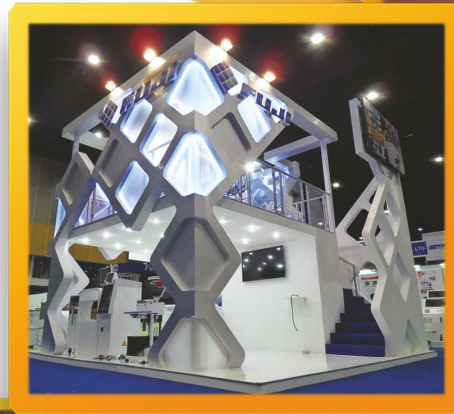

# EDL

EXHIBITION DESIGN & LIGHTING

**Exhibition Design & Lighting (EDL)** is registered in Thailand Since 2000. As a one-stop exhibition design and interior production firm, EDL provides A-to-Z services for our international clientele. With a team of highly experienced creative professionals, EDL's range of Service includes exhibition design and construction, interior decoration, graphic design and appointed official electrical contractor for international trade shows. With strong affiliation in china, Malaysia, Singapore, Europe and the Middle East, EDL is able to provide our clients with a prompt and cost-effective International standard of service.