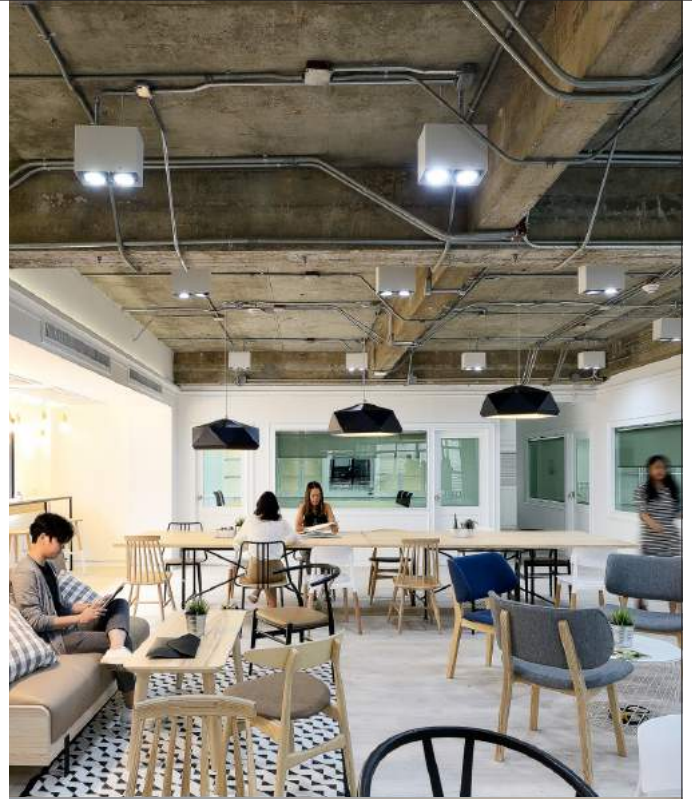

# Co-working Space, the Alternatives for Corporate Event

**N**owadays, the trend of Co-Working Space is the hot issue which transforming from a space for reading, working, small office or small place for meeting. In present day, many events began to organize at these spaces. Many organizers are looking for novelty for raising the event which Many Co-Working Spaces has an outstanding modernize design which fit for the unique event with strong characteristic. Co-Working Space always put an investment on facilities, equipment, infrastructure or high-speed internet to be readied for work and event. One of the essential factor is these Co-Working Space usually set around the downtown area which easy for transportation. From our sources, there are many Co-Working Space in Bangkok that ready and suitable for arranging the event. TCED has chosen 5 Co-Working Spaces which could arrange for small event with more than 20 people to 100 people. This is a wise choice for new age event marketing expert who's looking for different to arranging the event. The spaces are as follows;

Fun and stimulating atmosphere where customer can focus and improve productivity with 2 zones which support 50 and 100 people. Each zone provides seating, microphones and projector. Launchpad located at Silom with more than 800 sqm with 100 desks readied for custom arrangement. Launchpad also a beautiful space for craftwork which similar to the legendary Silicon Valley. There are interesting spaces in Launchpad such as 'Meeting Rooms' for private meeting, 'Lounge Area' a relaxation space with sofa and bean bag. Launchpad can answer the company activity such as business registration address to setup representative office or provide serviced private office space for 3-16 people, with an open community at Launchpad 11 on 11th Fl. with more than 700 square meters of space. This is one of an interesting Co-Working Space with modernize and professional look for you event or even company.