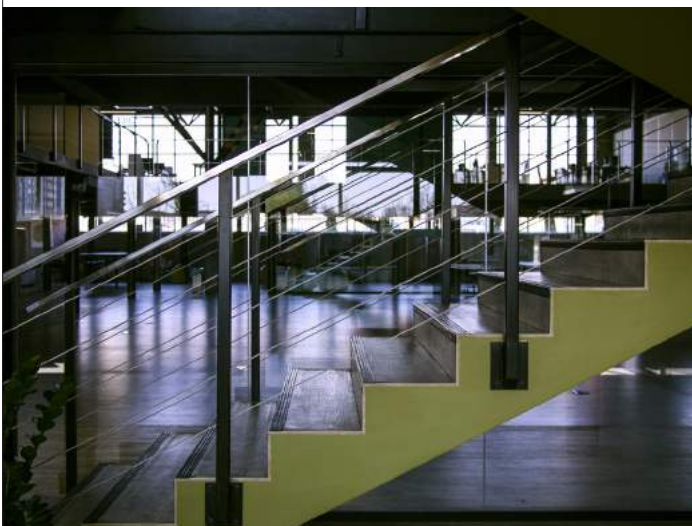

>> GLOWFISH

Location : Glowfish Siam : BTS Siam, Exit 2
Glowfish Asoke : BTS Asoke, MRT Petchaburi and Asoke
Tel : (66) 2018 9600
Website : www.glowfishoffices.com
Facebook : www.facebook.com/glowfishoffices

Bangkok-based boutique office and meeting venue provider

Attractive space designed at centre of Bangkok besides BTS Skytrain at Siam station and Asoke Station. With great creative environment and comfortable feel which boost company activity.

The space could support for 140 persons suitable for event, seminar, product launching, press conference, workshop even engagement ceremony.